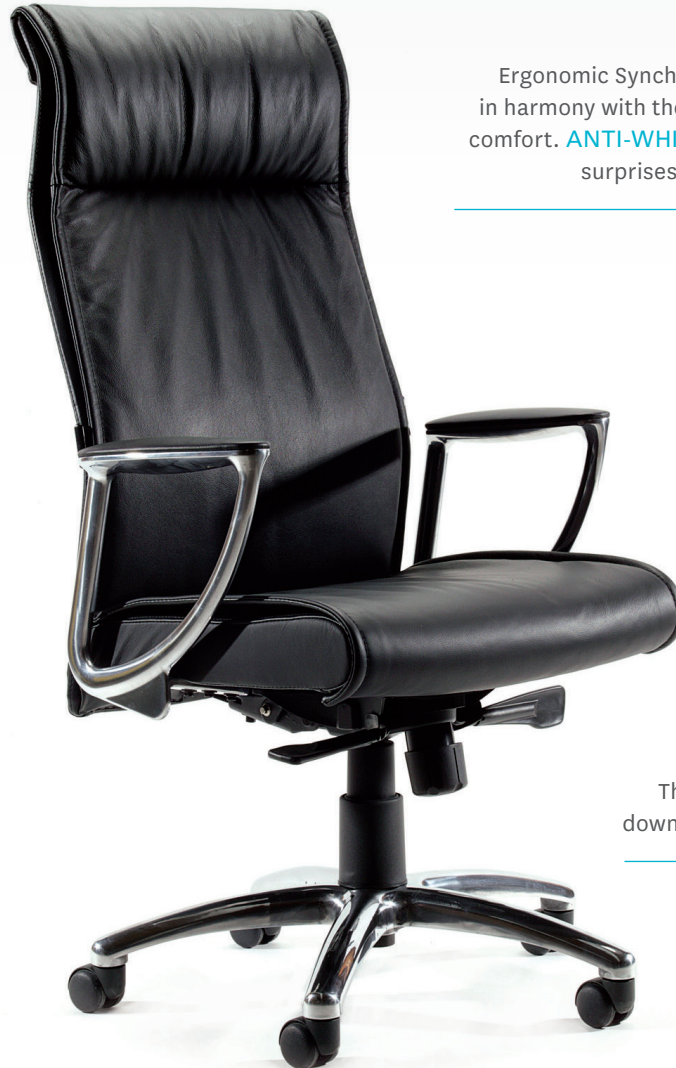

Bentley

Executive seating

Understated **GOOD LOOKS** make this chair the preferred choice for high-profile offices & boardrooms.

Ergonomic Synchro Mechanism moves the seat in harmony with the back recline – it's automatic comfort. **ANTI-WHIPLASH** protection eliminates surprises when adjusting the backrest.

Adjustable lumbar support is a thoughtful touch to ensure **ALL DAY COMFORT**.

Premium top grain **LEATHER UPHOLSTERY** is naturally soft and supple. You may struggle to stay awake!

Available in **BLACK LEATHER**.

Aluminium base super strong – built for a **LIFETIME OF USE**.

These **GAS LIFTS** won't let you down – we guarantee them for life.

BENTLEY MIDBACK

Seat height: 455-595mm
Seat width: 480mm
Seat depth: 475mm
Back height: 550mm

BENTLEY HIGHBACK

Seat height: 455-595mm
Seat width: 480mm
Seat depth: 475mm
Back height: 730mm

BENTLEY VISITOR

Seat height: 465mm
Seat width: 480mm
Seat depth: 475mm
Back height: 550mm