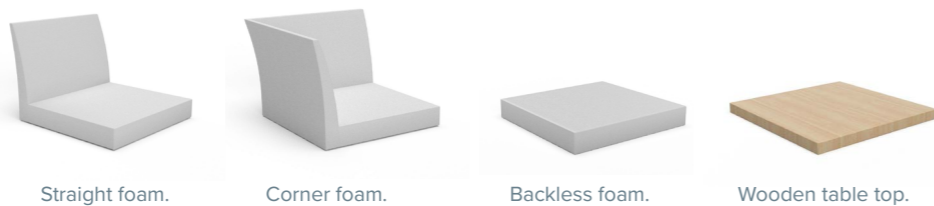

# Zelig by Rossetto

ChairSolutions new modular seating system designed by Rossetto, consists of three base sizes, each configured with your choice of foams and/or tops. To be creatively arranged and connected to suit your office, reception, waiting-area, or foyers space requirements. Configure for your pre-existing or upcoming architectural space – top it off with your fabric choice.

In-stock and ready to upholster now. Bases and table top in raw or painted beech wood. Option to fix and unfix bases together using a bracket.

To assist you and your customers ChairSolutions offers visualisations of your unique configuration. Contact us for assistance.

## Zelig Tops

|                       |                    |
|-----------------------|--------------------|
| Corner Overall (mm)   | 650W x 650D x 450H |
| Straight Overall (mm) | 600W x 650D x 450H |
| Backless Overall (mm) | 600W x 600D        |
| Table Top Overall     | 600W x 600D        |

## Popular Modules

1x three seater base + 2x corner foams + 1x straight foam.

1x two seater base + 1x corner foam + 1x straight foam.

Zelig ottoman.

1x three seater base + 1x backless foam + 2x straight foams.