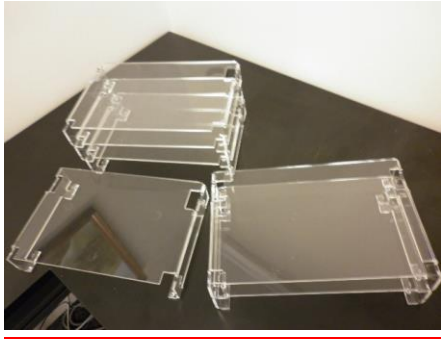

Free Standing Crystal Lift-it Lock is a Monitor, Printer, Laptop Stand height adjuster and its unique slide lock stacking idea DOESN'T need technician assistance.

Position your screens and other desk equipment yourself to suit you.

Crystal Lift-it Lock stacks on itself to a height (see below) to suit you. Attractive lightweight and versatile Crystal Lift-it Lock is as good in a single or dual screen or more horizontal mounting positions. The unique slide lock lets you lift it without coming apart.

Crystal Lift-it Lock provides the ideal product to align your monitor stand/s and laptop to the correct height without the need of a technician, as it is free standing. It is equally perfect when dual or more horizontal units are in use and with the individual stacking method lets you achieve the correct eye line for different sized screens such as laptop and desk based when being used at the same time. Crystal Lift-it Lock is clear acrylic and enhances the look of your desk but is sturdy with 4.5mm walls and a small footprint which takes up less desk space.

Crystal Lift-it Lock is 200mm deep and 305mm wide and 55mm high. When stacked on top of each other the height increases in 50mm increments as it takes 5mm to provide the ingenious stacking method. This provides heights of 55mm, 105mm, 155mm, 225mm, etc. End height is your choice based on the recommended eye line. We suggest no more than 4 high.