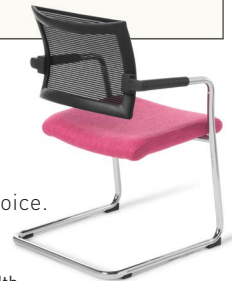

A meeting room classic in mesh.

EDEN PROGRAM

FEATURES A SMART SUPPORTIVE BACKREST AND STURDY CANTILEVER FRAME.

5YR

WARRANTY:
FOR NORMAL
INDOOR USE

MADE IN CHINA
TO NEW ZEALAND
SPECIFICATIONS

140KG

RECOMMENDED
MAXIMUM
USER WEIGHT

GREENGUARD
GOLD CERTIFIED*

Available in: Standard black, or with seat upholstered in fabric of choice.

DIMENSIONS:

	Overall height	Seat height	Max width
Program	825mm	420mm	555mm

*Product Certified for Low Chemical Emissions:
UL.com/GG UL2818