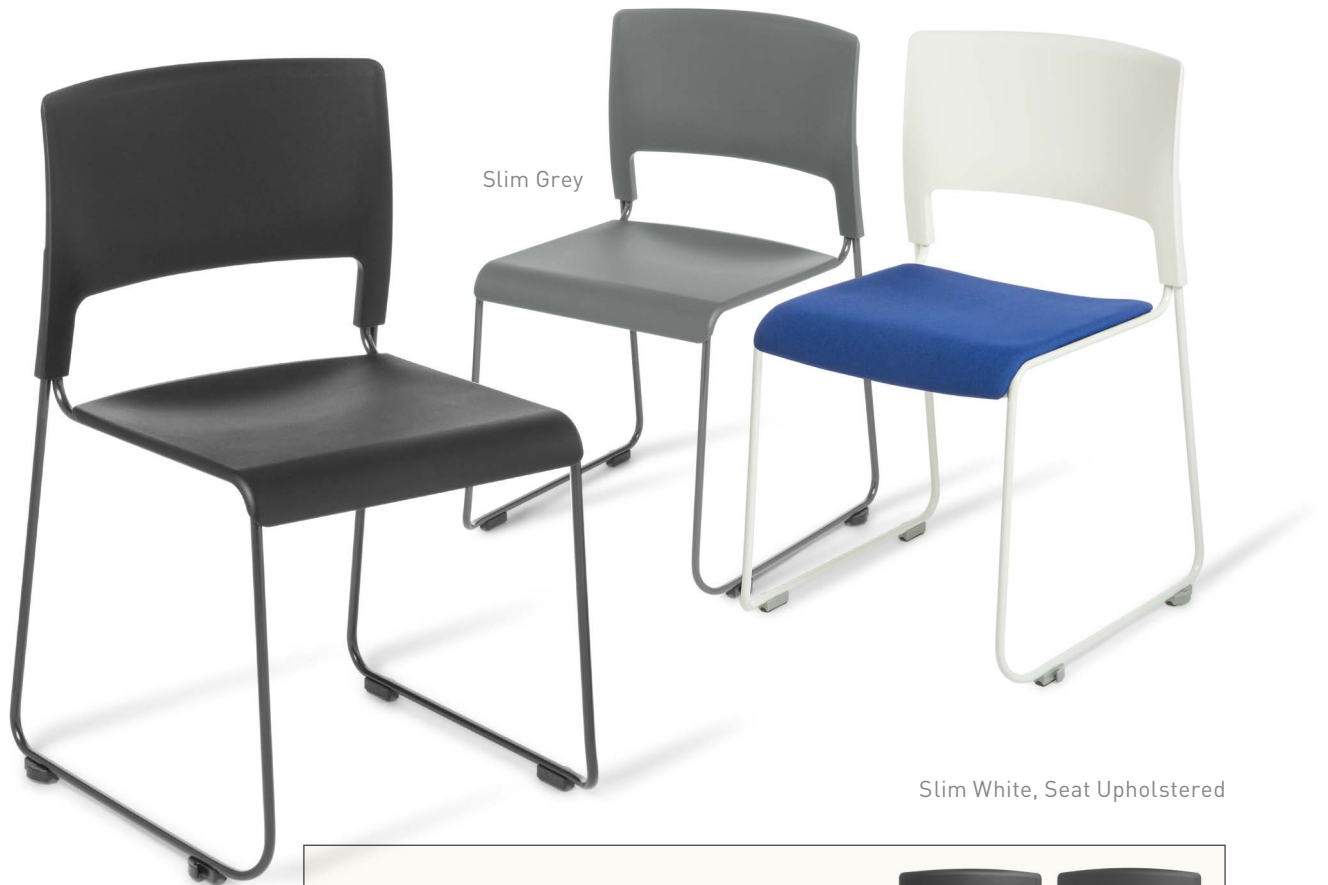

High-stacking linkable community seating.

EDEN SLIM

Slim Black

Slim Grey

Slim White, Seat Upholstered

MODERN-STYLE COMMUNITY CHAIR
IN RESILIENT POLYPROPYLENE WITH
MATCHING FRAME.

Slim linked

5YR WARRANTY: FOR NORMAL INDOOR USE

 MADE IN TAIWAN

140KG RECOMMENDED MAXIMUM USER WEIGHT

 GREENGUARD GOLD CERTIFIED*

Available in: Black, White, Grey – with option to upholster seat in fabric of your choice.
Stacks: 25 on a trolley.

DIMENSIONS:	Overall height	Seat height	Max width
Slim	790mm	460mm	510mm