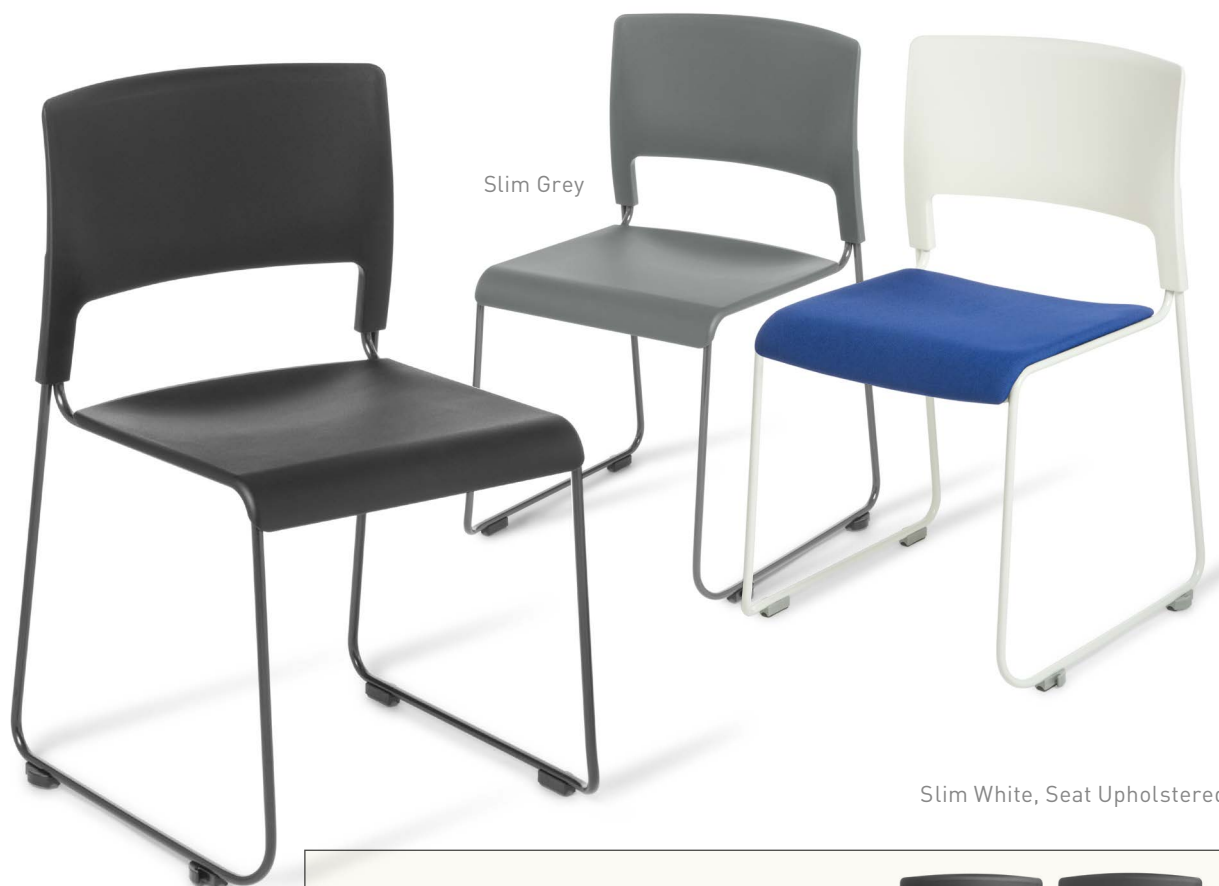

Special Promotional price only available until 30th June 2017

High-stacking linkable community seating.

EDEN SLIM

Slim Black

Slim Grey

Slim White, Seat Upholstered

MODERN-STYLE COMMUNITY CHAIR IN RESILIENT POLYPROPYLENE WITH MATCHING FRAME.

Slim linked

5YR WARRANTY: FOR NORMAL INDOOR USE

 MADE IN TAIWAN

140KG RECOMMENDED MAXIMUM USER WEIGHT

 GREENGUARD GOLD CERTIFIED*

Available in: Black, White, Grey – with option to upholster seat in fabric of your choice.
Stacks: 25 on a trolley.

DIMENSIONS:	Overall height	Seat height	Max width
Slim	790mm	460mm	510mm

*Product Certified for Low Chemical Emissions: UL.com/GG UL2818

\$65.00 EACH EX GST