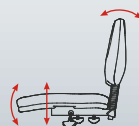

ALL-DAY-COMFORT at exceptional value.

Upholstered in stunning **BREATHE BLACK FABRIC.**

EDGE HIGHBACK

EDGE HIGHBACK

Seat height: 470-600mm
Seat width: 515mm
Seat depth: 490mm
Back height: 520mm

3 LEVER

• Seat height, seat angle & back angle adjustments.