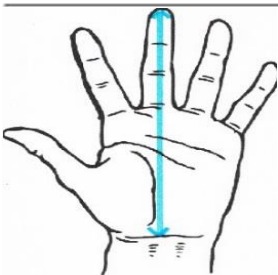

70° VERTICAL HE MOUSE

Battery free wireless model

Right hand wired

Left hand wired

Right hand wireless

Left hand wireless

70° Vertical HE mouse: minimises RSI

The Vertical HE Mouse has a 70° vertical grip which provides a neutral, relaxed position of the hand and wrist. You move from the forearm instead of your wrist, which fights RSI. The mouse fits comfortably in your hand, and supports your wrist and fingers. In standard size Vertical HE 70° comes right and left handed and wired and wireless. Also sized for the larger hand in right hand only wired and wireless. 4 buttons and scroll wheel on every model. Buttons can be customised to your personal needs. **Large model has DPI switch and speed guide on the face.**

Choose the size mouse for you:

To get the right size of mouse for best fit, measure from the top of the middle finger to the crease where the wrist meets the hand; (see the blue line in the hand picture at the left: **Medium size for up to 185mm; Large Size for over 185mm. If borderline try the smaller size.**

Product size: Medium 105mm long x 83mm wide x 76mm high: Large 110mm long x 93mm wide x 79mm high. Compatibility: Windows, Mac, Linux.

- Award Winning Design;** The ergonomic shape gives a grip like an ordinary mouse but the pronation which varies individually between 60 and 70 degrees eliminates the crossover of the ulna and radius forearm bones thus providing relaxation for the arm and fingers; the "repose" position. The feel good feature comes from a soft rubber coating grip with a silica gel scroll wheel and specially designed finger support and thumb slot.