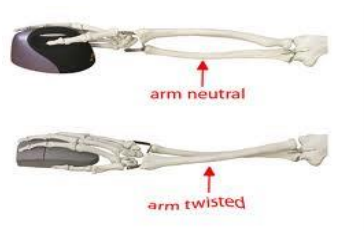

70° VERTICAL HE MOUSE

Battery free wireless model

Right hand wired

Left hand wired

Right hand wireless

Left hand wireless

70° Vertical HE mouse: minimises RSI

The Vertical HE Mouse has a 70° vertical grip which provides a neutral, relaxed position of the hand and wrist. You move from the forearm instead of your wrist, which fights RSI. The mouse fits comfortably in your hand, and supports your wrist and fingers. In standard size Vertical HE 70° comes right and left handed and wired and wireless. Also sized for the larger hand in right hand only wired and wireless. 4 buttons and scroll wheel on every model. Buttons can be customised to your personal needs. **Large model has DPI switch and speed guide on the face.**

Choose the size mouse for you:

To get the right size of mouse for best fit, measure from the top of the middle finger to the crease where the wrist meets the hand; (see the blue line in the hand picture at the left: **Medium size for up to 185mm; Large Size for over 185mm. If borderline try the smaller size.**

Product size: Medium 105mm long x 83mm wide x 76mm high: Large 110mm long x 93mm wide x 79mm high. Compatibility: Windows, Mac, Linux.

- Award Winning Design;** The ergonomic shape gives a grip like an ordinary mouse but the pronation which varies individually between 60 and 70 degrees eliminates the crossover of the ulna and radius forearm bones thus providing relaxation for the arm and fingers; the "repose" position. The feel good feature comes from a soft rubber coating grip with a silica gel scroll wheel and specially designed finger support and thumb slot.