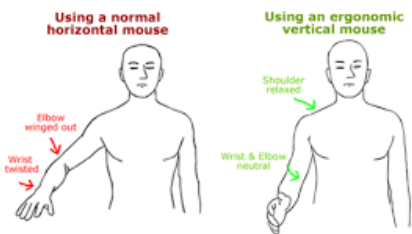

Ergonomic Vertical Mouse

Code 20HELR
Code 20HELRLW
Code 20HEMR
Code 20HEMRW
Code 20HEML
Code 20HEMLW

Specifications; **NOTE; The wireless models have a recharge lead so DO NOT need batteries.**

Wired	Wireless
Cable length 1600mm lead	Battery Li-Ion USB recharge
4 buttons plus scroll	4 buttons plus scroll
USB plug. Plug and play	Plug and play
Resolution;	
Medium 800-1600-2400-3200	Medium 800-1200-1600
Large 500-1000-1800-2500	Large 500-1000-1800-2500

Mouse 70° Vertical HE Wired Large Right Hand
Mouse 70° Vertical HE Wireless Large Right Hand
Mouse 70° Vertical HE Wired Medium Right Hand
Mouse 70° Vertical HE Wireless Medium Right Hand
Mouse 70° Vertical HE Wired Medium Left Hand
Mouse 70° Vertical HE Wireless Medium Left Hand