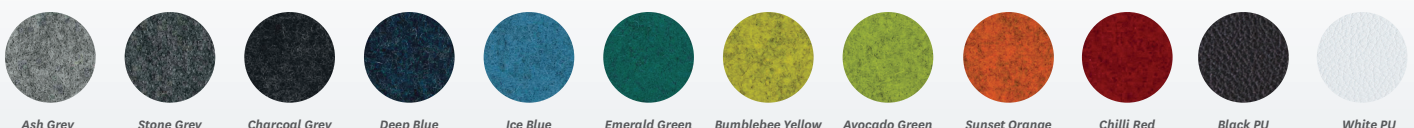

Luna

Visitor seating

**FLEXIBLE
POLYPROPYLENE**
shell is available in
Black or White.

Seat cushion upholstered in
HIGH QUALITY MOTION FELT
or Black and White PU.

The Luna stool and chair
combines modern and retro
for the **INFORMAL ZONE** or
SMALL MEETING AREA.

Choose either **STEEL LEGS
WITH CASTORS** or an **OAK
FRAME** (Stool oak only).

motionoffice[®]

Steel legs available in Black or White powdercoat finish with 60mm castors.

Oak legs available for both chair and stool options.

Ash Grey Stone Grey Charcoal Grey Deep Blue Ice Blue Emerald Green Bumblebee Yellow Avocado Green Sunset Orange Chilli Red Black PU White PU

LUNA MOBILE CHAIR

Seat height: 440mm
Seat width: 470mm
Seat depth: 440mm
Overall height: 800mm
Seat Pad: 450mm