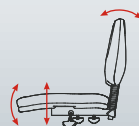

**OPTIONAL SEAT SLIDE.** A seat for all users, large and small.

Molded high-density seat cushion. **SITTING IS BELIEVING!**

Our reinforced nylon/fibreglass star bases are **EXTRA STRONG AND TESTED TO 1130KG.**

STRAUSS HIGHBACK  
OPTIONAL ARMS

**STRAUSS HIGHBACK**  
Seat height: 485-615mm  
Seat width: 510mm  
Seat depth: 480mm  
Back height: 540mm

**3 LEVER** •  
Seat height, seat angle & back angle adjustments.