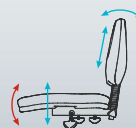

LARGE 60MM CASTORS make it easy to move.

Covered in *Breathe Sky Blue*

EVO 2 MIDBACK

EVO 2 HIGHBACK

EVO 3 MIDBACK

EVO 3 HIGHBACK + ARMS

EVO MIDBACK

Seat height: 475-605mm
Seat width: 510mm
Seat depth: 490mm
Back height: 400mm

EVO HIGHBACK

Seat height: 475-605mm
Seat width: 510mm
Seat depth: 490mm
Back height: 500mm

2 LEVER

• Seat height, back height & back angle adjustments.

3 LEVER

• Extra Seat tilt adjustment

knightgroup.co.nz