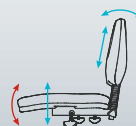

LARGE 60MM CASTORS make it easy to move.

Covered in *Breathe Sky Blue*

EVO 2 MIDBACK

EVO 2 HIGHBACK

EVO 3 MIDBACK

EVO 3 HIGHBACK + ARMS

EVO MIDBACK

Seat height: 475-605mm
Seat width: 510mm
Seat depth: 490mm
Back height: 400mm

EVO HIGHBACK

Seat height: 475-605mm
Seat width: 510mm
Seat depth: 490mm
Back height: 500mm

2 LEVER

• Seat height, back height & back angle adjustments.

3 LEVER

• Extra Seat tilt adjustment

knightgroup.co.nz