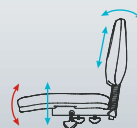

Pronounced lumbar support feels **JUST RIGHT.**

Our reinforced nylon/ fibreglass star bases are **EXTRA STRONG AND TESTED TO 1130KG.**

LARGE 60MM CASTORS make it easy to move.

Covered in Breathe Sky Blue

EVO 2 MIDBACK

EVO 2 HIGHBACK

EVO 3 MIDBACK

EVO 3 HIGHBACK + ARMS

EVO MIDBACK

Seat height: 475-605mm
Seat width: 510mm
Seat depth: 490mm
Back height: 400mm

EVO HIGHBACK

Seat height: 475-605mm
Seat width: 510mm
Seat depth: 490mm
Back height: 500mm

2 LEVER

• Seat height, back height & back angle adjustments.

3 LEVER

• Extra Seat tilt adjustment

Ergo Office
P: 04 232 6607
E: ergo4u.salesnz@gmail.com
W: www.ergooffice.co.nz