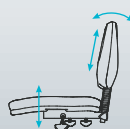

Iso 20

Silver Task Seating

The best combination of **COMFORT AND VALUE** for all day use.

2 LEVER ERGONOMIC MECHANISM. All levers are close to the seat and within easy reach.

Covered in Spin Green

PREMIUM QUALITY GAS SPRINGS. No sinking feeling – we guarantee them for life.

Our star bases won't buckle. They're made from reinforced nylon/fiberglass and **TESTED TO 1130KG.**

50mm castors – **RUN SMOOTH.**

ISO 20

Seat height: 460-590mm
Seat width: 505mm
Seat depth: 460mm
Back height: 345mm

2 LEVER

• Seat height, back height & back angle adjustments.

KNIGHT

knightgroup.co.nz

0800 143 143