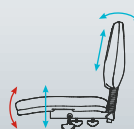

High-density seat cushion.

Covered in Spin Navy

MERGE MIDBACK

MERGE HIGHBACK

MERGE MIDBACK
Seat height: 490mm
Seat width: 520mm
Seat depth: 450mm
Overall height: 960mm

MERGE HIGHBACK
Seat height: 490mm
Seat width: 520mm
Seat depth: 450mm
Overall height: 1030mm

2 LEVER •
Seat height, back height & back angle adjustments.
3 LEVER •
Extra Seat tilt adjustment

KNIGHT
knightgroup.co.nz
0800 143 143