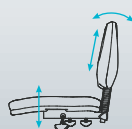

Our reinforced nylon/
fibreglass star bases are
EXTRA STRONG.

QUALITY 50MM CASTORS
make it easy to move on any
floor surface.

Covered in
Crown Black

MODE

Seat height: 480-615mm
Seat width: 500mm
Seat depth: 480mm
Overall height: 900mm

2 LEVER

• Seat height, back height &
back angle adjustments.

K KNIGHT

knightgroup.co.nz

0800 143 143