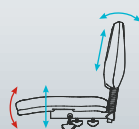

MOTTO
+ ARMS

MOTTO BLACK PU

MOTTO
Seat height: 460-595mm
Seat width: 480mm
Seat depth: 410mm
Back height: 460mm

2 LEVER •
Seat height, back height & back angle adjustments.
3 LEVER •
Extra Seat tilt adjustment