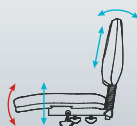

98MM MOLDED HIGH-DENSITY SEAT CUSHION. Like we said, this is serious comfort!

This star base is extra large, strong and **TESTED TO 1130KG.**

LARGE 60MM CASTORS.

A big chair needs big wheels!

Covered in Breathe Tomato Red

PLYMOUTH LEATHER + ARMS

PLYMOUTH
 Seat height: 485-615mm
 Seat width: 565mm
 Seat depth: 540mm
 Back height: 585mm

2 LEVER •
 Seat height, back height & back angle adjustments.
3 LEVER •
 Extra Seat tilt adjustment