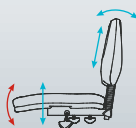

3 LEVER •

Extra Seat tilt adjustment

KNIGHT

knightgroup.co.nz

0800 143 143