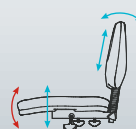

Covered in Cubic Chocolate

VISTA 2 MIDBACK

VISTA 2 HIGHBACK

VISTA 3 MIDBACK

VISTA 3 HIGHBACK

VISTA MIDBACK

Seat height: 450-580mm
Seat width: 490mm
Seat depth: 450mm
Back height: 400mm

VISTA HIGHBACK

Seat height: 450-580mm
Seat width: 490mm
Seat depth: 450mm
Back height: 500mm

2 LEVER

• Seat height, back height & back angle adjustments.

3 LEVER

• Extra Seat tilt adjustment

knightgroup.co.nz

0800 143 143